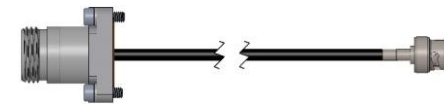

RAPTOR
ALL VERSIONS
SDI