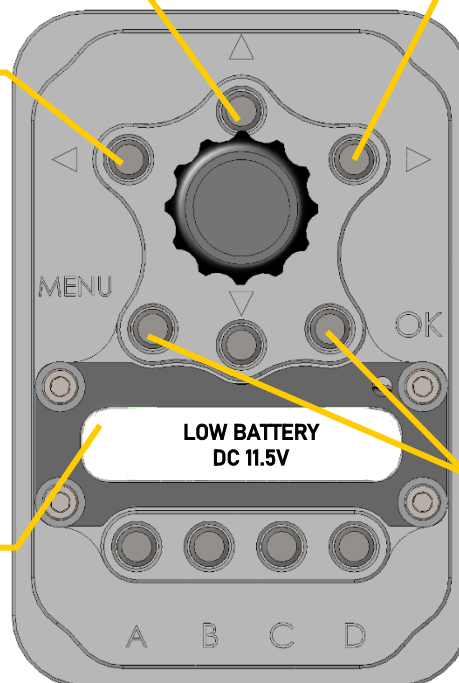

NOTIFICATION MODE:

*GCC WILL DISPLAY
CRITICAL CAMERA NOTIFICATIONS.*

*THE RED LED WILL FLASH AND NOTIFICATION
TITLE SHOWN ON DISPLAY UPPER TEXT ROW.*

*<-README-> WILL BE DISPLAYED ON LOWER
TEXT ROW AND MESSAGE CAN BE READ BY
PRESSING PAGE RIGHT AND LEFT BUTTONS.*

PAGE UP

*CYCLE THROUGH
AVAILABLE ACTIONS
DISPLAYED ON
LOWER TEXT ROW*

PAGE LEFT

*PRESS BUTTON TO
READ NOTIFICATION.

MESSAGES ARE
DISPLAYED ONE
WORD AT A TIME ON
LOWER TEXT ROW*

PAGE RIGHT

*PRESS BUTTON TO
READ NOTIFICATION.

MESSAGES ARE
DISPLAYED ONE
WORD AT A TIME ON
LOWER TEXT ROW*

SELECT ACTION

*PRESS EITHER TO
SELECT ACTION
AFTER USING PAGE
UP / DOWN*

**UPPER TEXT ROW WILL
SHOW NOTIFICATION TITLE**

**LOWER TEXT ROW SHOWS
MESSAGE CONTENT OR
AVAILABLE ACTIONS**