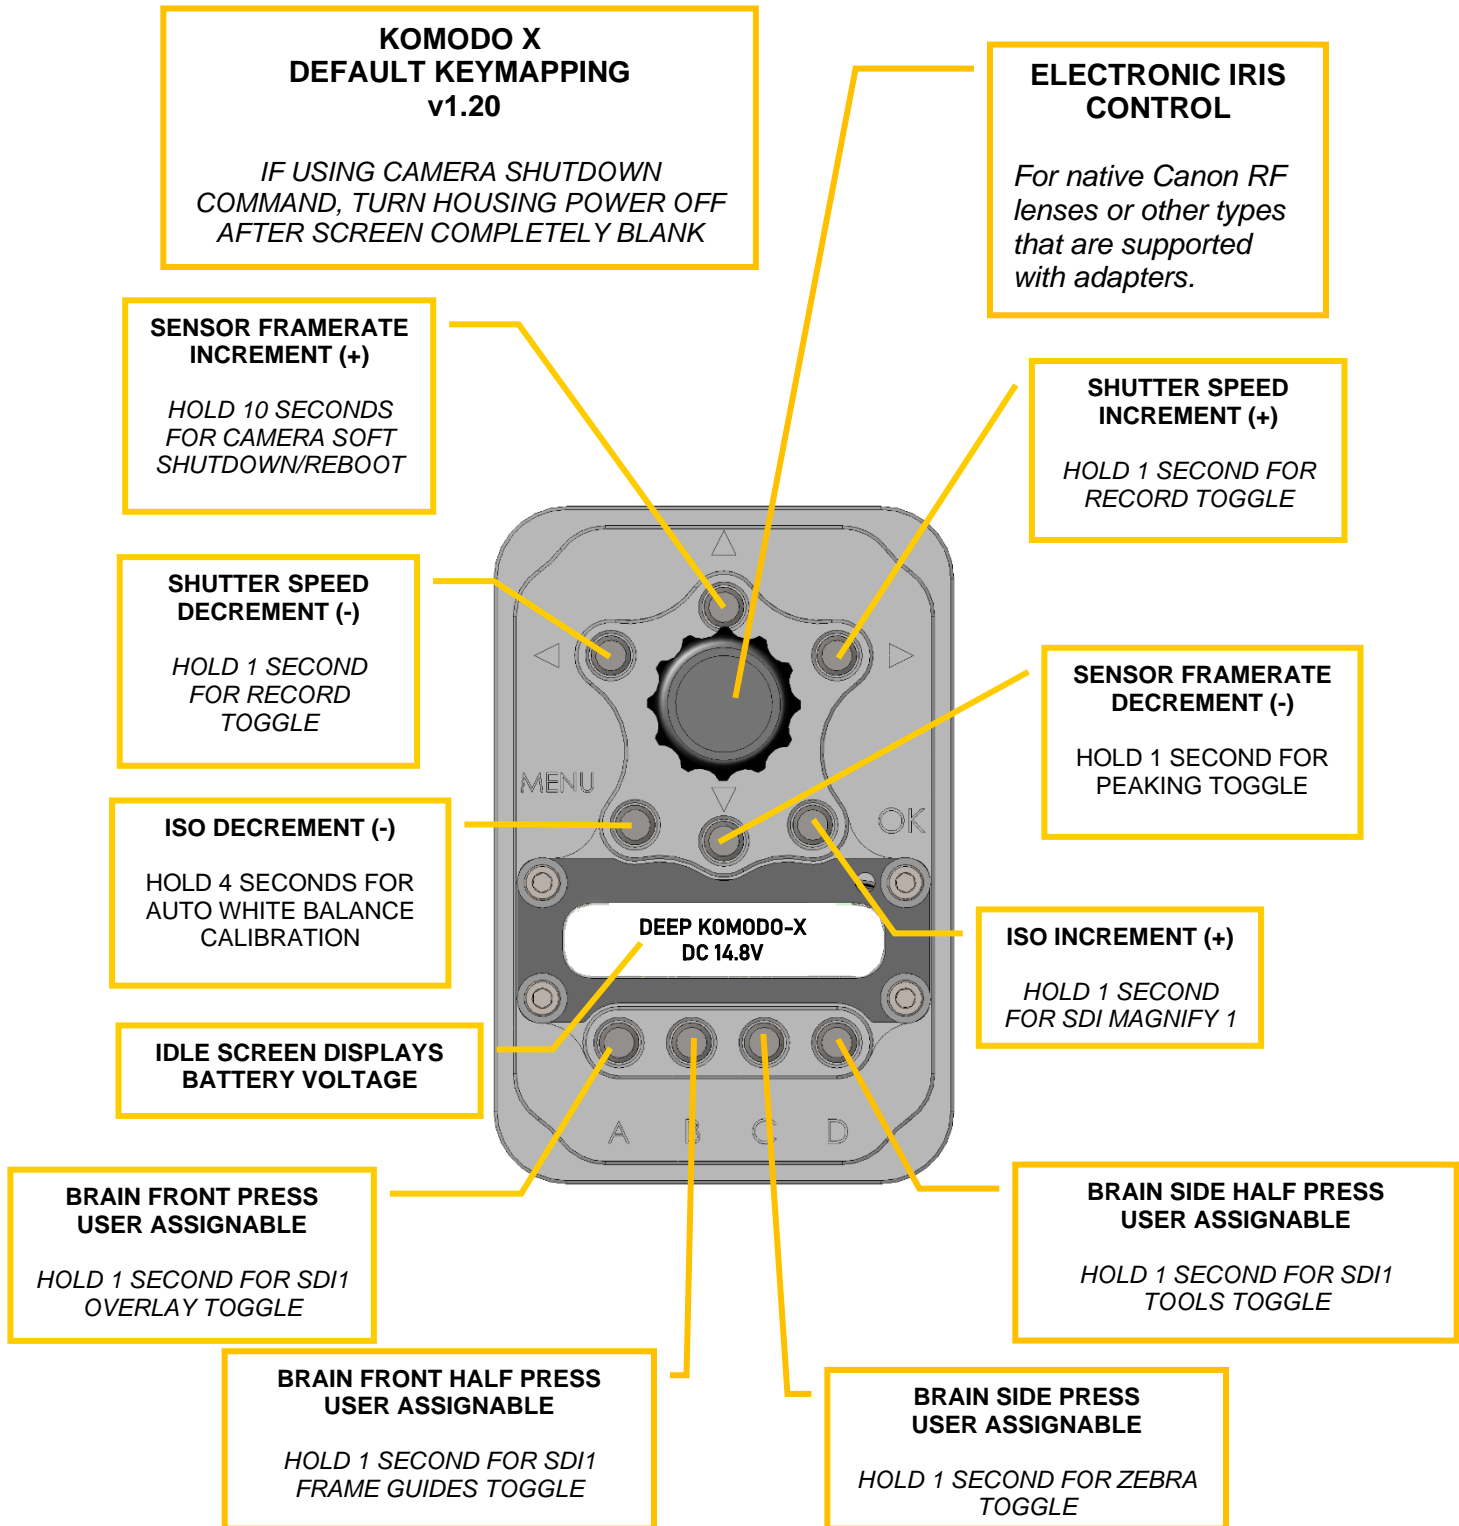

GCC KOMODO-X KEYMAP V1.20

QUICK SETUP NOTES:

- SET SERIAL IP TO CAMERA DEFAULT 169.254.1.1
- SET SERIAL BAUD RATE TO 1,000,000

GATES UNDERWATER PRODUCTS, INC

13685 STOWE DR. POWAY CA 92064 • +858-391-0052 • +858-391-0053 FAX
GATESHOUSINGS.COM

NOTIFICATION MODE:

*GCC WILL DISPLAY
CRITICAL CAMERA NOTIFICATIONS.*

*THE RED LED WILL FLASH AND NOTIFICATION
TITLE SHOWN ON DISPLAY UPPER TEXT ROW.*

*<-README-> WILL BE DISPLAYED ON LOWER
TEXT ROW AND MESSAGE CAN BE READ BY
PRESSING PAGE RIGHT AND LEFT BUTTONS.*

PAGE UP

*CYCLE THROUGH
AVAILABLE ACTIONS
DISPLAYED ON
LOWER TEXT ROW*

PAGE LEFT

*PRESS BUTTON TO
READ NOTIFICATION.

MESSAGES ARE
DISPLAYED ONE
WORD AT A TIME ON
LOWER TEXT ROW*

PAGE RIGHT

*PRESS BUTTON TO
READ NOTIFICATION.

MESSAGES ARE
DISPLAYED ONE
WORD AT A TIME ON
LOWER TEXT ROW*

SELECT ACTION

*PRESS EITHER TO
SELECT ACTION
AFTER USING PAGE
UP / DOWN*

**UPPER TEXT ROW WILL
SHOW NOTIFICATION TITLE**

**LOWER TEXT ROW SHOWS
MESSAGE CONTENT OR
AVAILABLE ACTIONS**