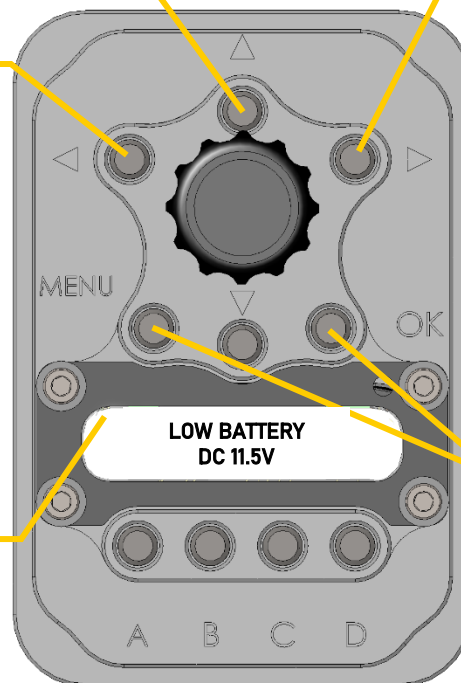

*<-README-> WILL BE DISPLAYED ON LOWER  
TEXT ROW AND MESSAGE CAN BE READ BY  
PRESSING PAGE RIGHT AND LEFT BUTTONS.*

**PAGE UP**

*CYCLE THROUGH  
AVAILABLE ACTIONS  
DISPLAYED ON  
LOWER TEXT ROW*

**PAGE LEFT**

**LOW BATTERY  
DC 11.5V**

**SELECT ACTION**

*PRESS EITHER TO  
SELECT ACTION  
AFTER USING PAGE  
UP / DOWN*

**UPPER TEXT ROW WILL  
SHOW NOTIFICATION TITLE**

**LOWER TEXT ROW SHOWS  
MESSAGE CONTENT OR  
AVAILABLE ACTIONS**