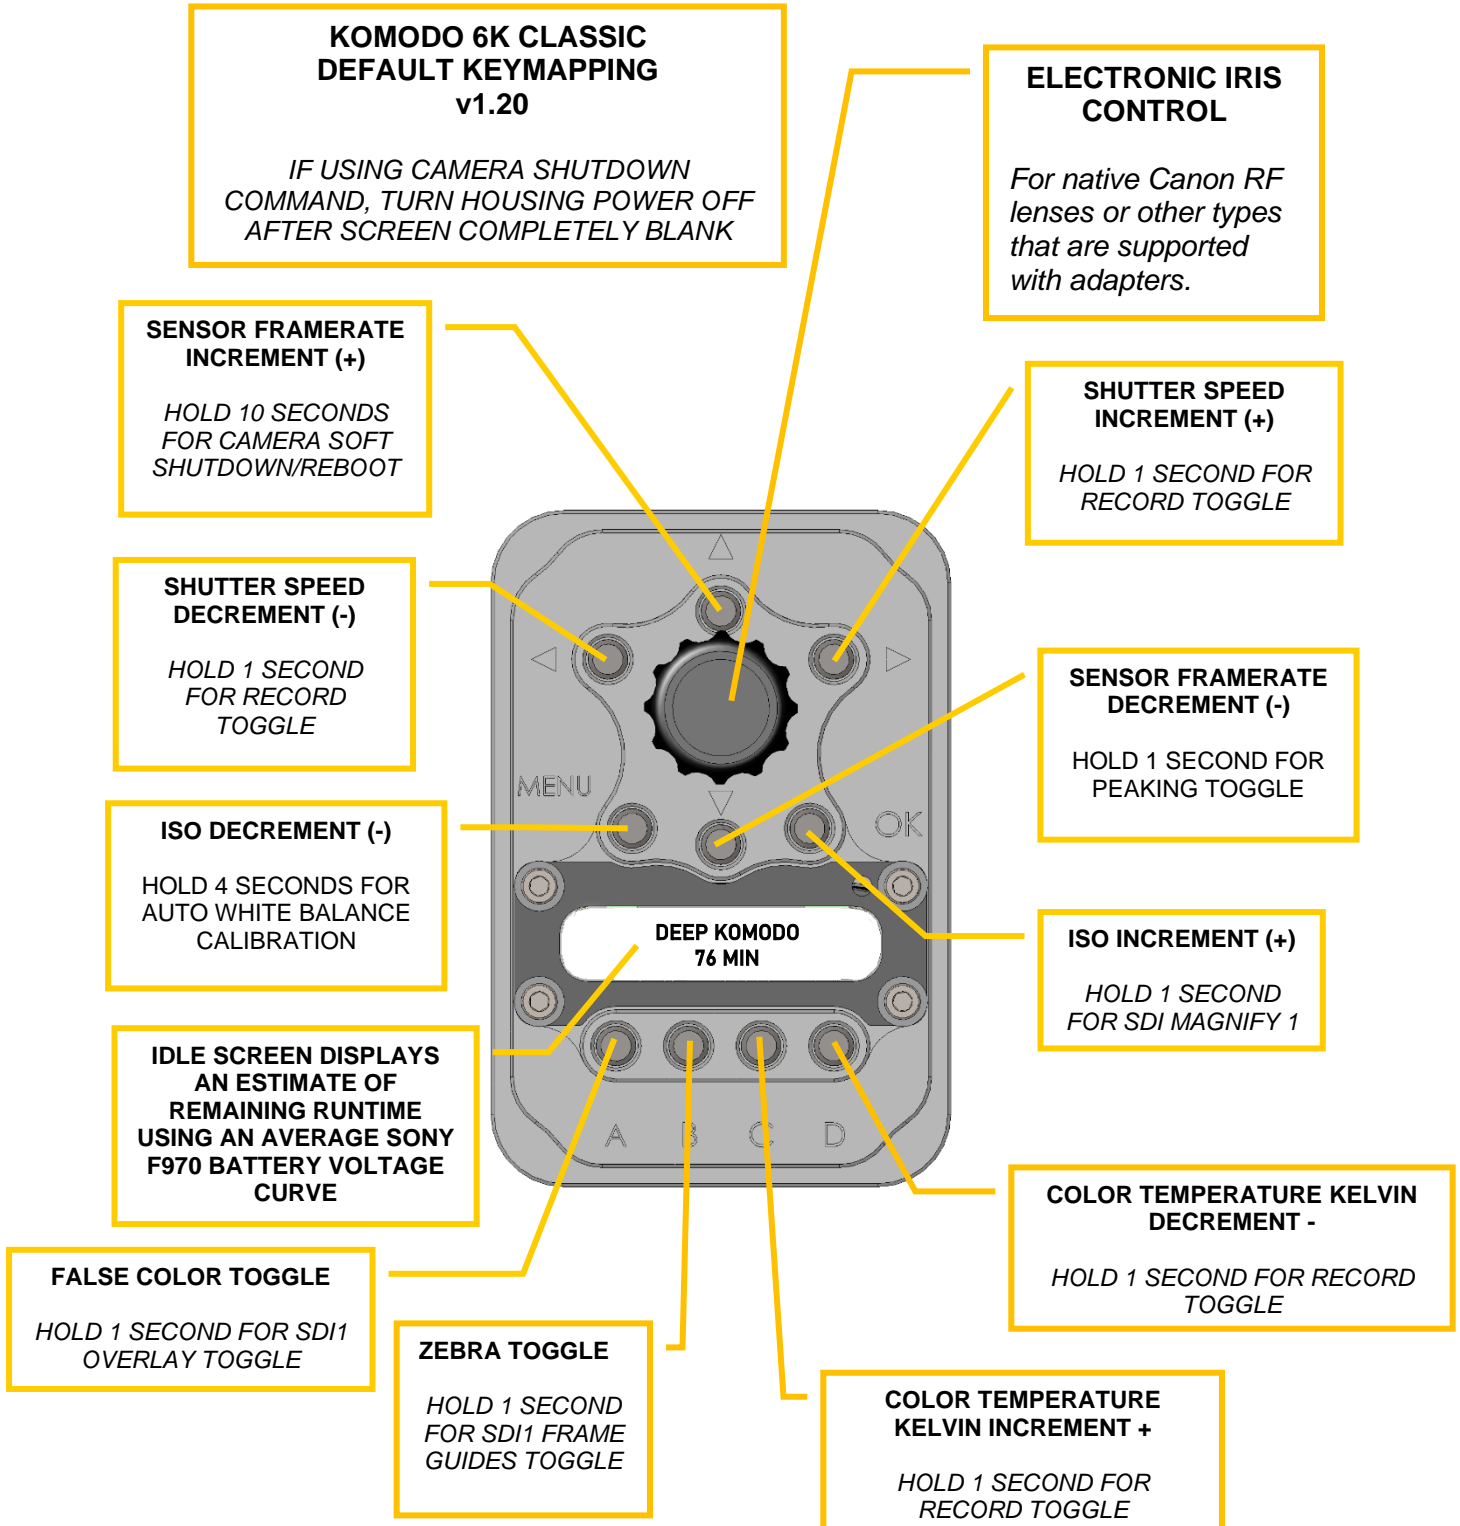

## QUICK SETUP NOTES:

- SET SERIAL IP TO CAMERA DEFAULT 169.254.1.1
- SET SERIAL BAUD RATE TO 1,000,000

*<-README-> WILL BE DISPLAYED ON LOWER  
TEXT ROW AND MESSAGE CAN BE READ BY  
PRESSING PAGE RIGHT AND LEFT BUTTONS.*

**PAGE UP**

*CYCLE THROUGH  
AVAILABLE ACTIONS  
DISPLAYED ON  
LOWER TEXT ROW*

**PAGE LEFT**

**LOW BATTERY  
DC 11.5V**

**SELECT ACTION**

*PRESS EITHER TO  
SELECT ACTION  
AFTER USING PAGE  
UP / DOWN*

**UPPER TEXT ROW WILL  
SHOW NOTIFICATION TITLE**

**LOWER TEXT ROW SHOWS  
MESSAGE CONTENT OR  
AVAILABLE ACTIONS**