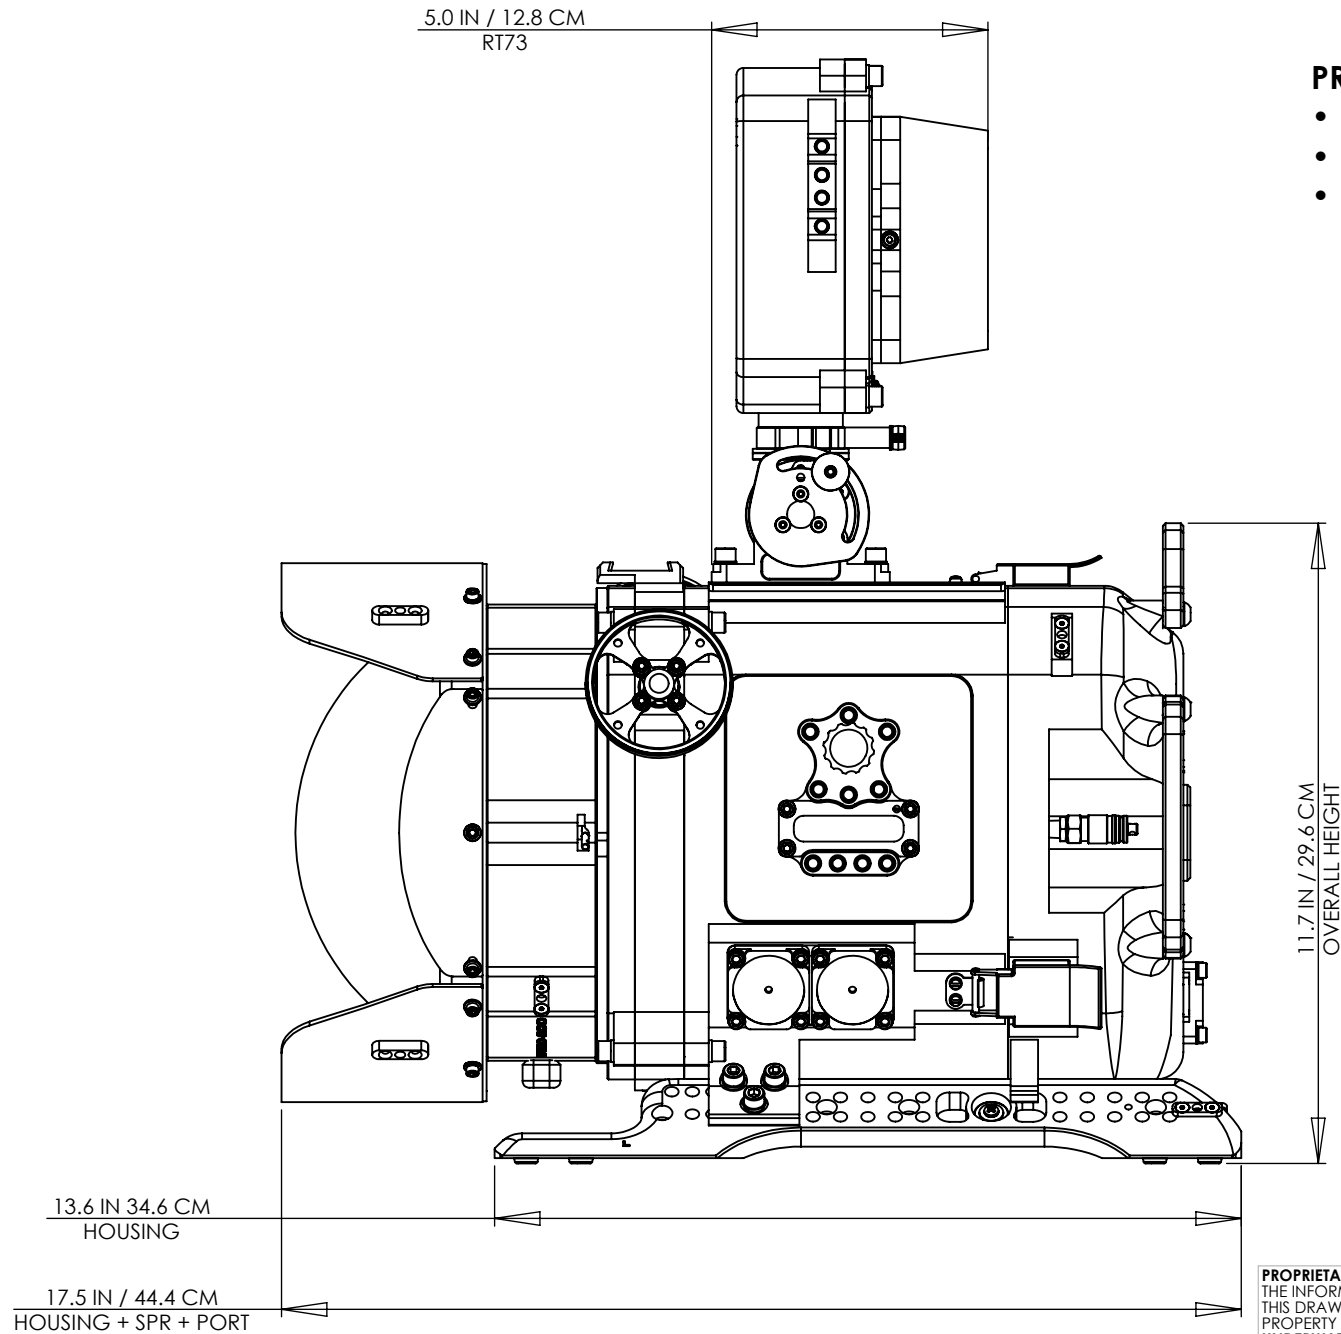

PRO RAPTOR CONFIGURATION

- SP80 8IN DOME PORT
- SPR80-200 STACKABLE PORT RING
- RT73 EXTERNAL MONITOR

PROPRIETARY AND CONFIDENTIAL
THE INFORMATION CONTAINED IN
THIS DRAWING IS THE SOLE
PROPERTY OF **GATES**
UNDERWATER PRODUCTS, INC.
ANY REPRODUCTION IN PART OR
AS A WHOLE WITHOUT THE
WRITTEN PERMISSION OF GATES
UNDERWATER PRODUCTS, INC IS
PROHIBITED.

DESCR :

PRO RAPTOR

PROJECT:

SIZE	PART NUMBER:	REV.
A		

DO NOT SCALE DRAWING

SHEET 1 OF 2

PRO RAPTOR CONFIGURATION

- SP80 8IN DOME PORT
- SPR80-200 STACKABLE PORT RING
- RT73 EXTERNAL MONITOR

DESCR :

PRO RAPTOR

PROJECT:

SIZE	PART NUMBER:	REV.
A		

DO NOT SCALE DRAWING

SHEET 2 OF 2