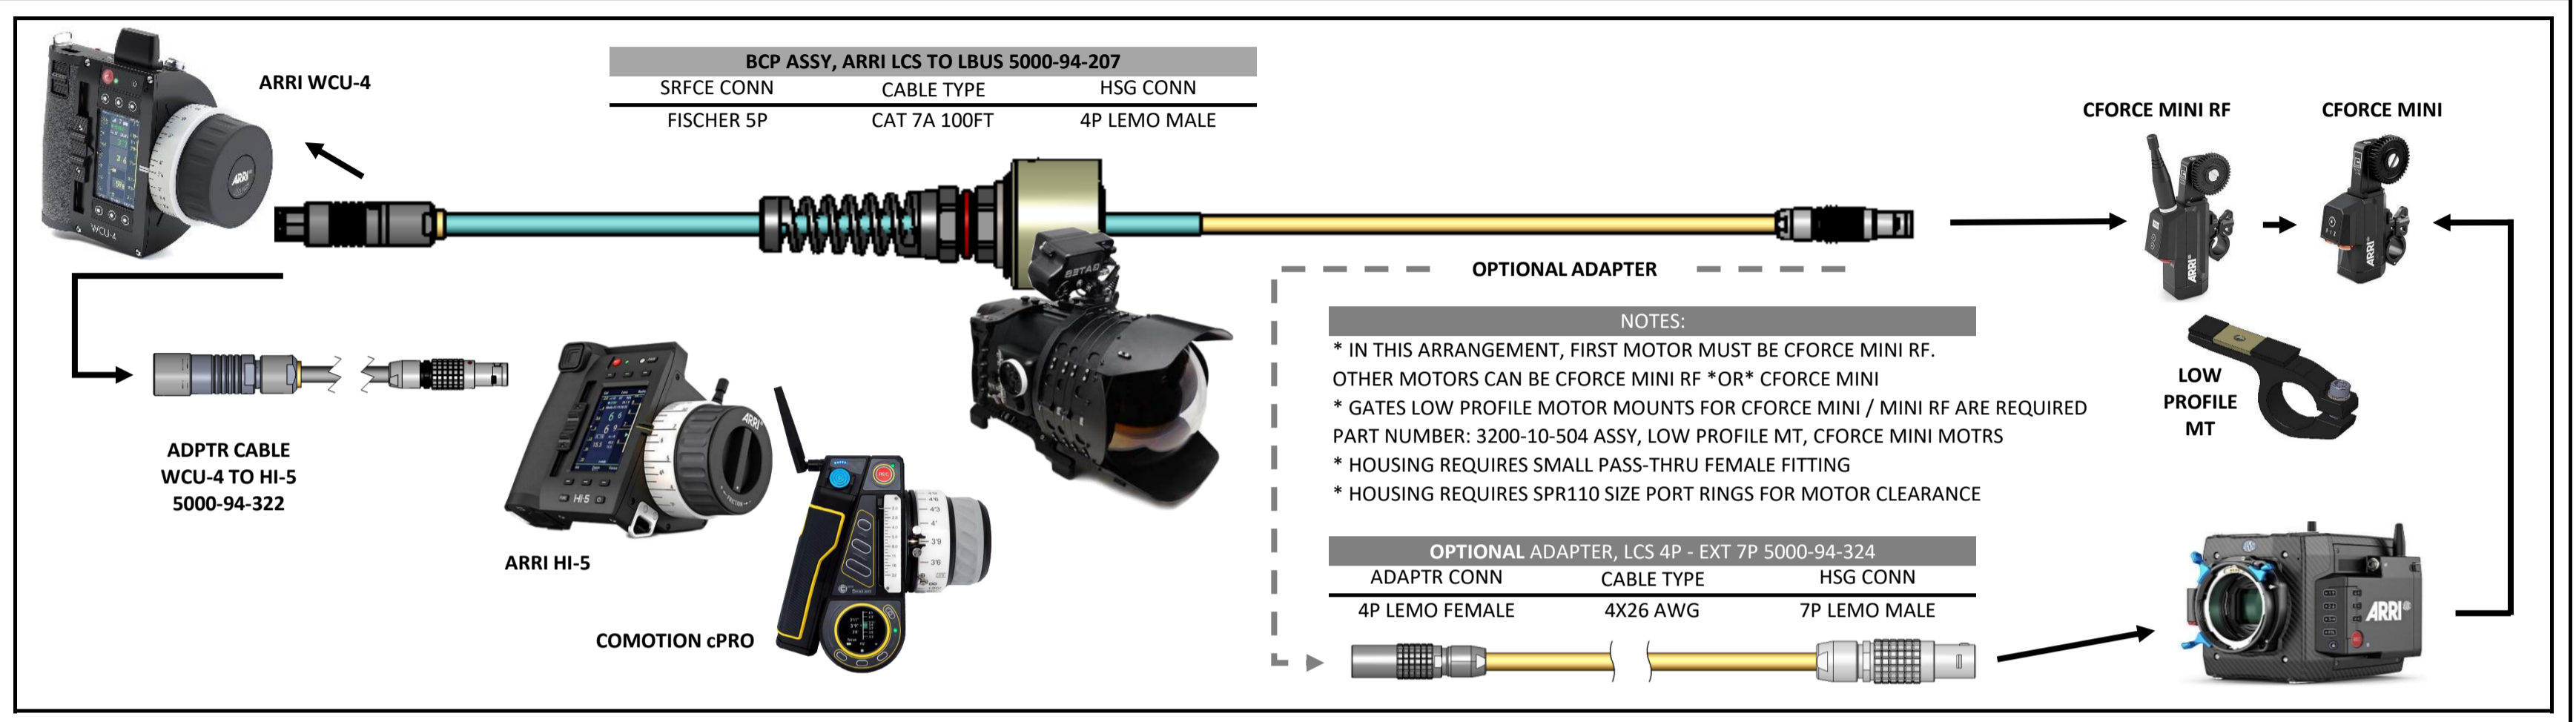

# SURFACE COMMAND / CONTROL CABLE OPTIONS -- PASS-THRU TYPE -- ARRI MINI / MINI LF HSG

SURFACE AND HOUSING CABLE -- SINGLE PASS-THRU TYPE

LENS CONTROL OPTION 1

LENS CONTROL OPTION 3