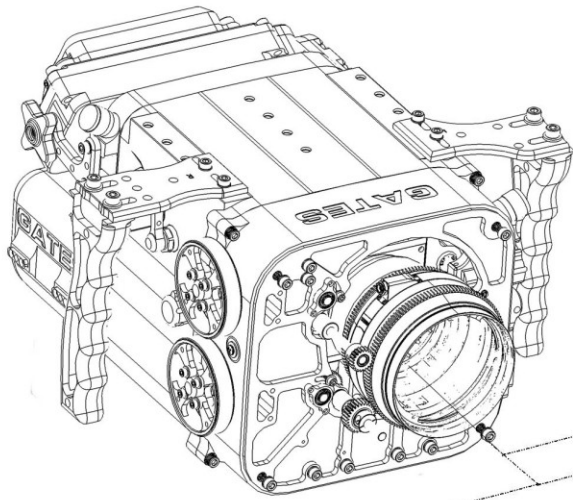

PRO ACTION PORT OPTIONS

NIKONOS RS ADAPTER

Use underwater designed glass from Nikon.

- Key components:
 - Nikonos RS Camera Mount
 - Port Cover
 - Lenses: 13, 20-35, 28 and 50mm

SP60 STACKABLE PORT RING SYSTEM

Compact and Lightweight. Supports DSLR and smaller PL mount lenses with a single set of stackable rings.

- PRO EXPLORE SPR60 Port Base
- SPR60 Stackable Port Ring Set
- Port Options:
 - SP60-6 Glass
 - FP60-6 Glass
 - FP60-6 Acrylic

SPR80 STACKABLE PORT RING SYSTEM

Flexibility. Supports larger ports and certain bigger lenses with a single set of stackable rings.

- PRO EXPLORE SPR80 Port Base
- SPR80 Stackable Port Ring Set
- Port Options:
 - SP80-8 DOME PORT 8IN / 203MM Glass / Acrylic
 - FP80 FLAT PORT Glass or Acrylic
 - SP80-10 DOME PORT 10IN / 254MM Glass