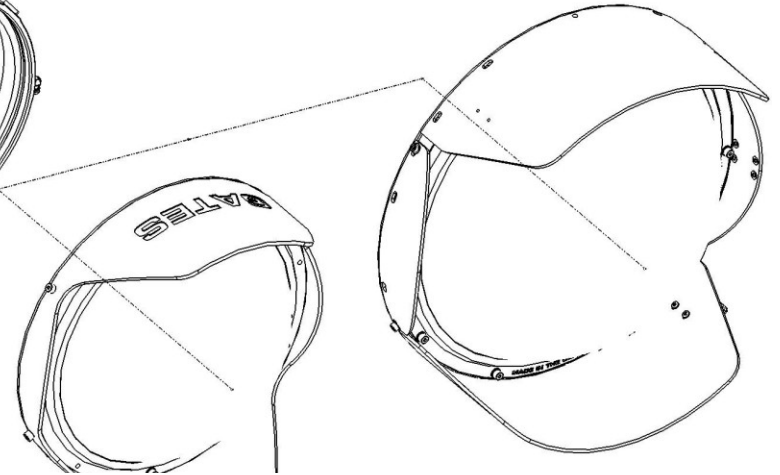

PRO ACTION PORT OPTIONS

NIKONOS RS ADAPTER

Use underwater designed glass from Nikon.

- Key components:
 - Nikonos RS Camera Mount
 - Port Cover
 - Lenses: 13, 20-35, 28 and 50mm

SP60 STACKABLE PORT RING SYSTEM

Compact and Lightweight. Supports DSLR and smaller PL mount lenses with a single set of stackable rings.

- PRO EXPLORE SPR60 Port Base
- SPR60 Stackable Port Ring Set
- Port Options:
 - SP60-6 Glass
 - FP60-6 Glass
 - FP60-6 Acrylic

SPR80 STACKABLE PORT RING SYSTEM

Flexibility. Supports larger ports and certain bigger lenses with a single set of stackable rings.

- PRO EXPLORE SPR80 Port Base
- SPR80 Stackable Port Ring Set
- Port Options:
 - SP80-8 DOME PORT 8IN / 203MM Glass / Acrylic
 - FP80 FLAT PORT Glass or Acrylic
 - SP80-10 DOME PORT 10IN / 254MM Glass

NIKONOS RS ADAPTER PART INFORMATION

- NIKONOS RS FULL KIT 90-25-099B
- LENSES (AVAILABLE THIRD PARTY)
 - 13MM FISHEYE
 - 18MM
 - 20-25MM ZOOM
 - 28MM
 - 50MM MACRO