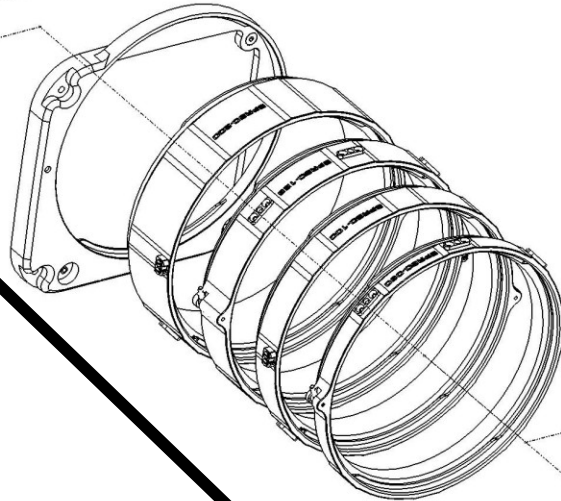

PRO ACTION PORT OPTIONS

NIKONOS RS ADAPTER

Use underwater designed glass from Nikon.

- Key components:
 - Nikonos RS Camera Mount
 - Port Cover
 - Lenses: 13, 20-35, 28 and 50mm

SP60 STACKABLE PORT RING SYSTEM

Compact and Lightweight. Supports DSLR and smaller PL mount lenses with a single set of stackable rings.

- PRO EXPLORE SPR60 Port Base
- SPR60 Stackable Port Ring Set
- Port Options:
 - SP60-6 Glass
 - FP60-6 Glass
 - FP60-6 Acrylic

SPR80 STACKABLE PORT RING SYSTEM

Flexibility. Supports larger ports and certain bigger lenses with a single set of stackable rings.

- PRO EXPLORE SPR80 Port Base
- SPR80 Stackable Port Ring Set
- Port Options:
 - SP80-8 DOME PORT 8IN / 203MM Glass / Acrylic
 - FP80 FLAT PORT Glass or Acrylic
 - SP80-10 DOME PORT 10IN / 254MM Glass