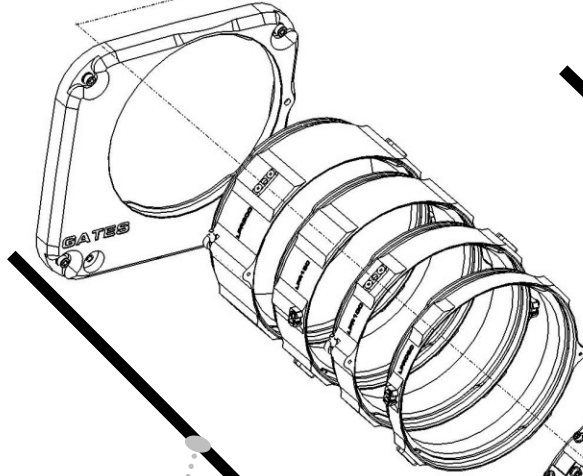

PRO ACTION PORT OPTIONS

NIKONOS RS ADAPTER

Use underwater designed glass from Nikon.

- Key components:
 - Nikonos RS Camera Mount
 - Port Cover
 - Lenses: 13, 20-35, 28 and 50mm

SP60 STACKABLE PORT RING SYSTEM

Compact and Lightweight. Supports DSLR and smaller PL mount lenses with a single set of stackable rings.

- PRO EXPLORE SPR60 Port Base
- SPR60 Stackable Port Ring Set
- Port Options:
 - SP60-6 Glass
 - FP60-6 Glass
 - FP60-6 Acrylic

SPR80 STACKABLE PORT RING SYSTEM

Flexibility. Supports larger ports and certain bigger lenses with a single set of stackable rings.

- PRO EXPLORE SPR80 Port Base
- SPR80 Stackable Port Ring Set
- Port Options:
 - SP80-8 DOME PORT 8IN / 203MM Glass / Acrylic
 - FP80 FLAT PORT Glass or Acrylic
 - SP80-10 DOME PORT 10IN / 254MM Glass