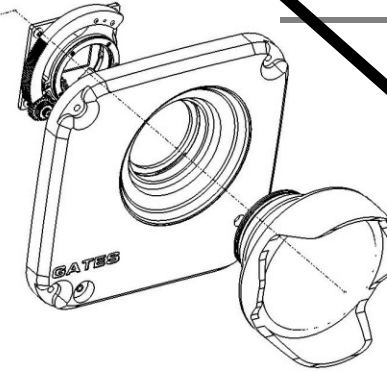

PRO ACTION PORT OPTIONS

NIKONOS RS ADAPTER

Use underwater designed glass from Nikon.

- Key components:
 - Nikonos RS Camera Mount
 - Port Cover
 - Lenses: 13, 20-35, 28 and 50mm

SP60 STACKABLE PORT RING SYSTEM

Compact and Lightweight. Supports DSLR and smaller PL mount lenses with a single set of stackable rings.

- PRO EXPLORE SPR60 Port Base
- SPR60 Stackable Port Ring Set
- Port Options:
 - SP60-6 Glass
 - FP60-6 Glass
 - FP60-6 Acrylic

SPR80 STACKABLE PORT RING SYSTEM

Flexibility. Supports larger ports and certain bigger lenses with a single set of stackable rings.

- PRO EXPLORE SPR80 Port Base
- SPR80 Stackable Port Ring Set
- Port Options:
 - SP80-8 DOME PORT 8IN / 203MM Glass / Acrylic
 - FP80 FLAT PORT Glass or Acrylic
 - SP80-10 DOME PORT 10IN / 254MM Glass