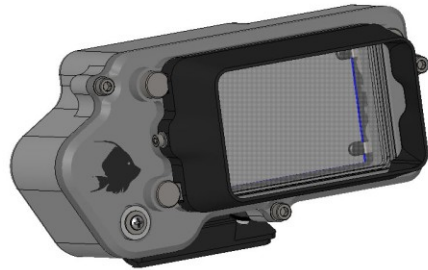

**RP5  
EXTERNAL MONITOR**

*Legacy External Monitor from DEEP EPIC and DEEP DRAGON. Compatible with DEEP WEAPON. Gates Part No. 90-215-100B*

**RT7  
EXTERNAL MONITOR**

*High Resolution for RED 7" RED TOUCH LCD  
Gats Part No. 90-25-100C*

**RT47  
EXTERNAL MONITOR**

*Low profile, compact design for RED 4.7" RED TOUCH LCD  
Gates Part No. 0135-10-501*

**ST5 STARLITE  
EXTERNAL MONITOR**

*Compact SDI Monitor with Smart Corner focus and exposure tools. Designed for the smartphone-size  
Gates Part No. 50-25-109A / B*

**DEEP WEAPON  
EXTERNAL MONITOR OPTIONS**

**ST5 STARLITE  
COMPATIBILITY**

[Transvideo Starlite HD5](#)  
[Transvideo Starlite HD5-ARR!](#)

Requires D-Tap adapter 5000-94-091

**RP5  
COMPATIBILITY**

RED SKU 730-0008