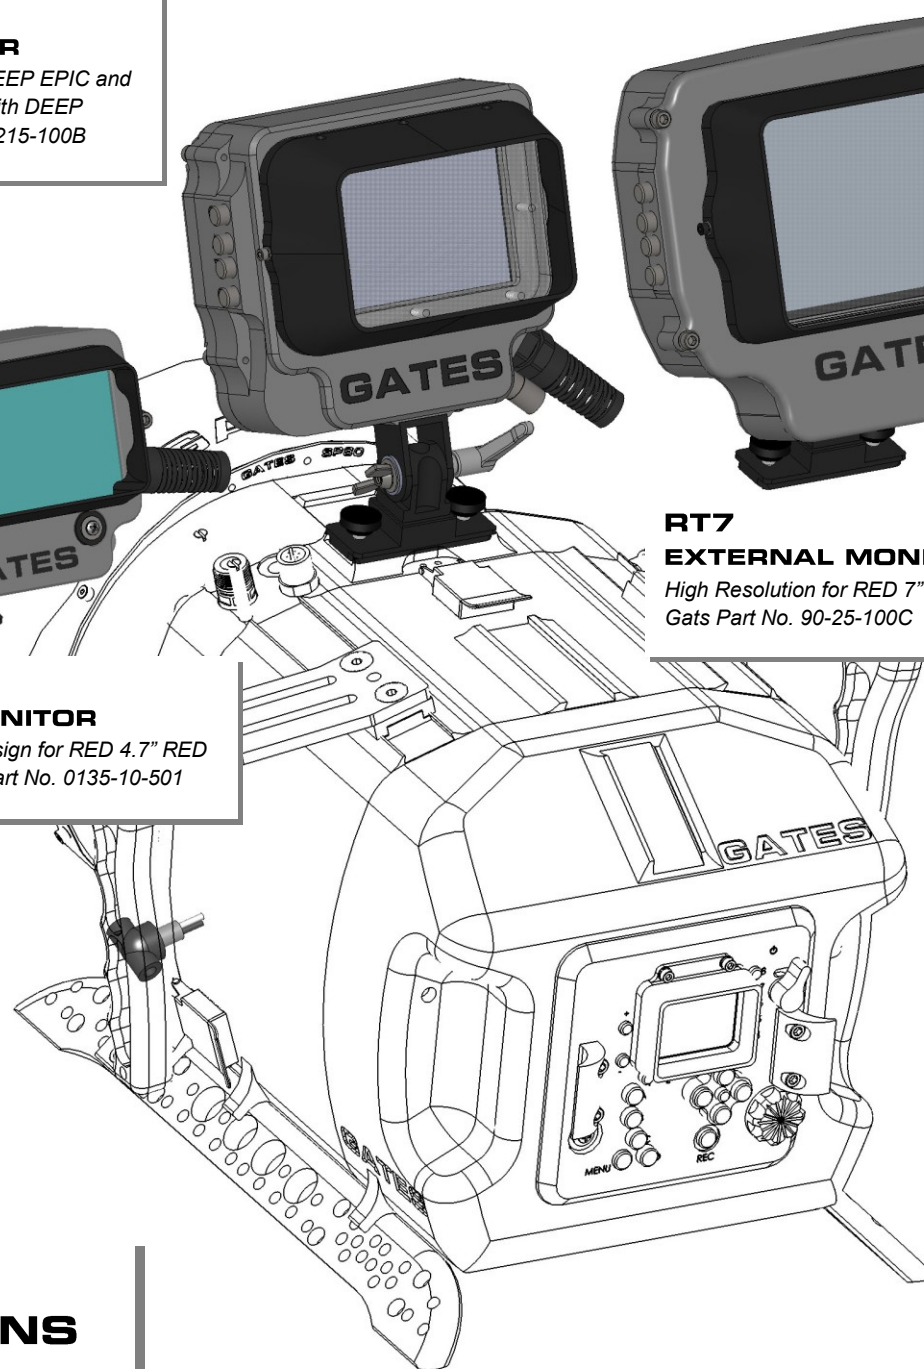

**RP5  
EXTERNAL MONITOR**

*Legacy External Monitor from DEEP EPIC and DEEP DRAGON. Compatible with DEEP WEAPON. Gates Part No. 90-215-100B*

**RT7  
EXTERNAL MONITOR**

*High Resolution for RED 7" RED TOUCH LCD  
Gats Part No. 90-25-100C*

**RT47  
EXTERNAL MONITOR**

*Low profile, compact design for RED 4.7" RED TOUCH LCD  
Gates Part No. 0135-10-501*

**ST5 STARLITE  
EXTERNAL MONITOR**

*Compact SDI Monitor with Smart Corner focus and exposure tools. Designed for the smartphone-size  
Gates Part No. 50-25-109A / B*

**DEEP WEAPON  
EXTERNAL MONITOR OPTIONS**

**ST5 STARLITE  
COMPATIBILITY**

[Transvideo Starlite HD5](#)  
[Transvideo Starlite HD5-ARR!](#)

Requires D-Tap adapter 5000-94-091

**RP5  
COMPATIBILITY**

RED SKU 730-0008

For use with DSMC2 requires POGO Adapter  
5000-94-144

**RT47  
COMPATIBILITY**

RED SKU [730-0019](#)

For use with DSMC2 requires POGO Adapter  
5000-94-144

**RT7  
COMPATIBILITY**

High Resolution for RED 7" RED TOUCH LCD  
RED SKU [730-0007](#)