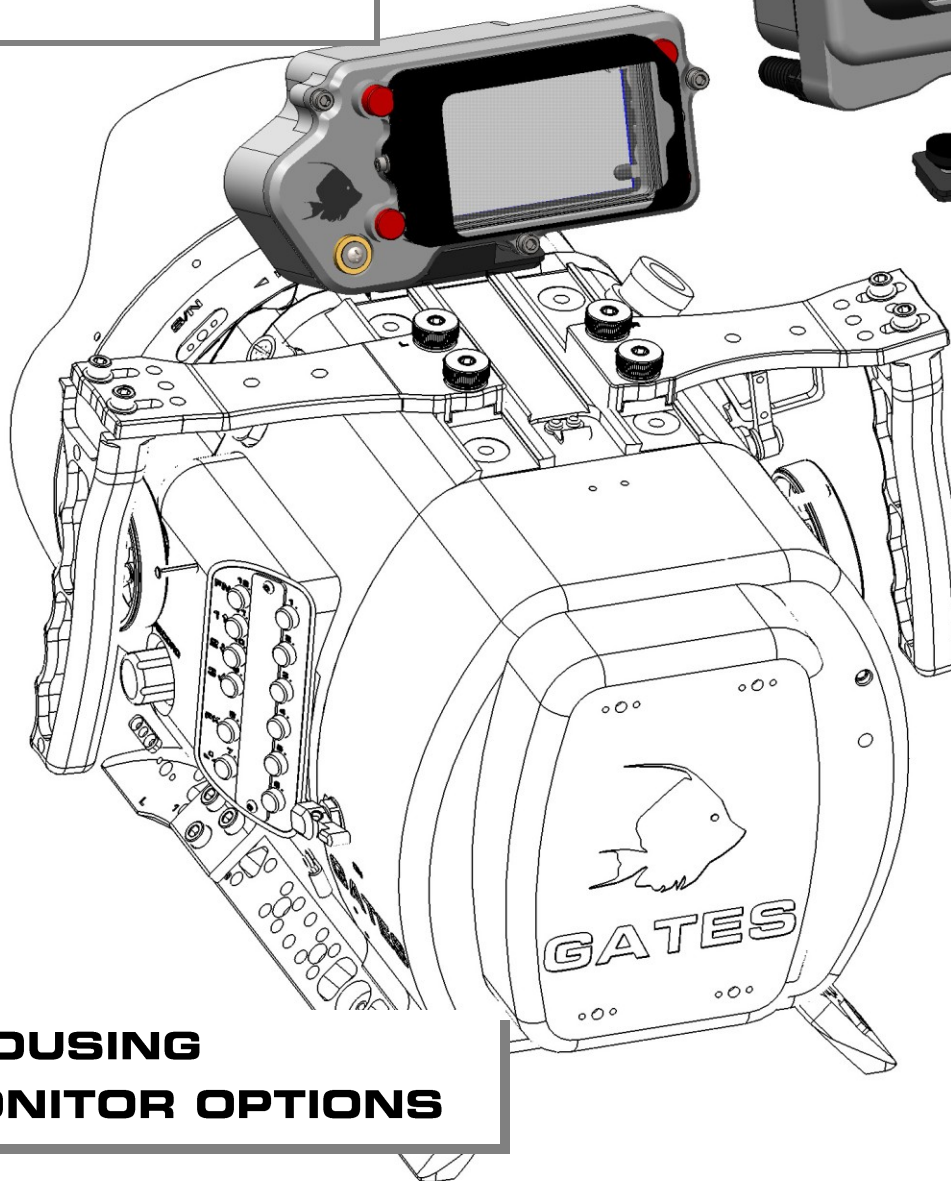

**ST5 STARLITE
EXTERNAL MONITOR**

*Compact SDI Monitor with Smart Corner focus
and exposure tools. Designed for the
smartphone-size Transvideo StarliteLCD
Gates Part Number 50-25-109A / B*

**TVL55
EXTERNAL MONITOR**

*Big 5.5" HD LCD with extensive focus /
exposure tools.
Designed for TV Logic VFM-058W LCD Monitor
Gates Part Number 50-25-108 / A*

**ALEXA MINI HOUSING
EXTERNAL MONITOR OPTIONS**

ALEXA MINI HOUSING EXTERNAL MONITOR OPTIONS

ST5 STARLITE COMPATIBILITY

[Transvideo Starlite HD5](#)
[Transvideo Starlite HD5-ARRI](#)

Requires D-Tap adapter 5000-94-091

TVL55 COMPATIBILITY

[TV Logic VFM-058W](#) LCD Monitor

Additional required equipment for battery powered version: