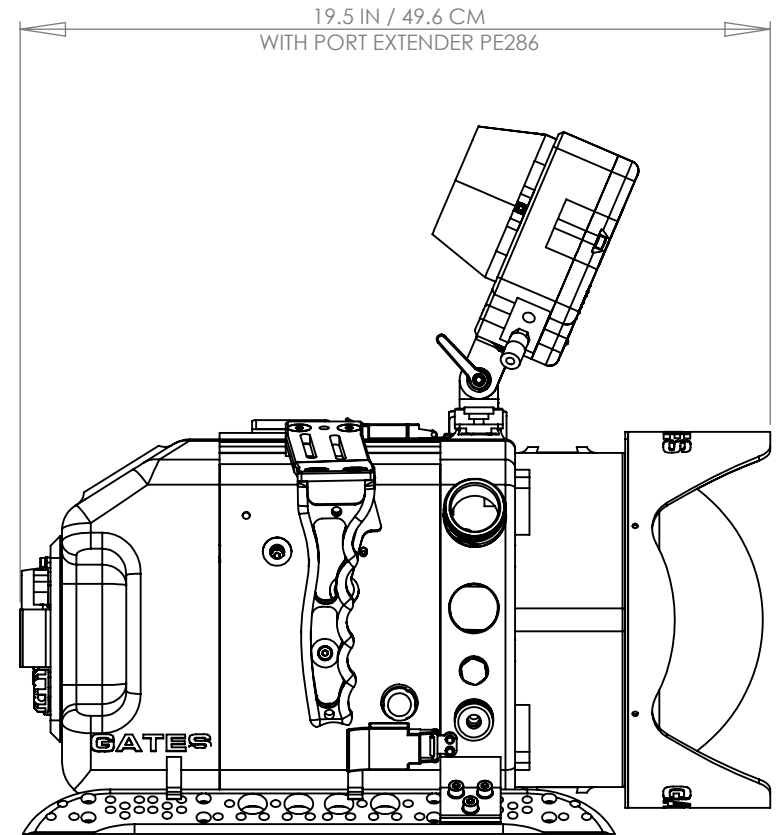

**HOUSING SHOWN WITH RP5 EXTERNAL MONITOR AND PORT EXTENDER PE286. LENGTH AND HEIGHT WILL VARY WITH DIFFERENT CONFIGURATIONS AND ACCESSORIES**

**DIMENSIONS ARE IN INCHES  
TOLERANCES:**

FRACTIONAL ±  
ANGULAR: MACH ± BEND ±  
TWO PLACE DECIMAL ±.01  
THREE PLACE DECIMAL ±.005

GATES UNDERWATER PRODUCTS	
ASSEMBLY NAME :	
<b>DEEP EPIC - DEEP DRAGON - DEEP WEAPON</b>	
PROJECT: DE-DD-DW	
SIZE	PART NUMBER:
<b>A</b>	OVERALL DIMENSIONS
DO NOT SCALE DRAWING	REV. N/A
SHEET 1 OF 1	