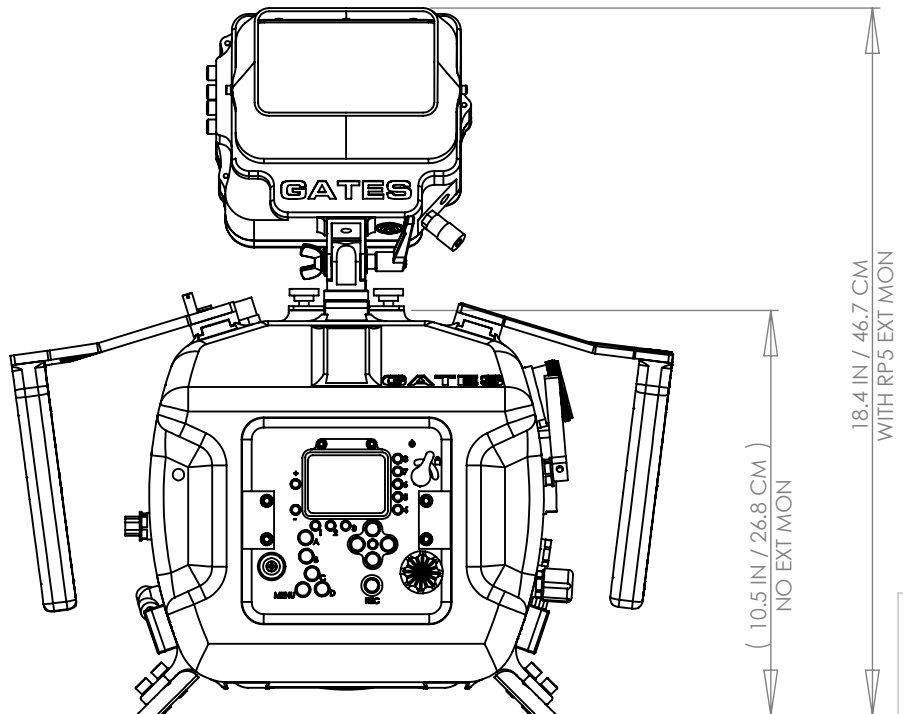

**HOUSING SHOWN WITH RP5 EXTERNAL MONITOR AND PORT EXTENDER PE286. LENGTH AND HEIGHT WILL VARY WITH DIFFERENT CONFIGURATIONS AND ACCESSORIES**

**DIMENSIONS ARE IN INCHES  
TOLERANCES:**

FRACTIONAL ±  
ANGULAR: MACH ± BEND ±  
TWO PLACE DECIMAL ±.01  
THREE PLACE DECIMAL ±.005

GATES UNDERWATER PRODUCTS	
ASSEMBLY NAME :	
<b>DEEP EPIC - DEEP DRAGON - DEEP WEAPON</b>	
PROJECT: DE-DD-DW	
SIZE	PART NUMBER:
<b>A</b>	OVERALL DIMENSIONS
DO NOT SCALE DRAWING	REV. N/A
SHEET 1 OF 1	